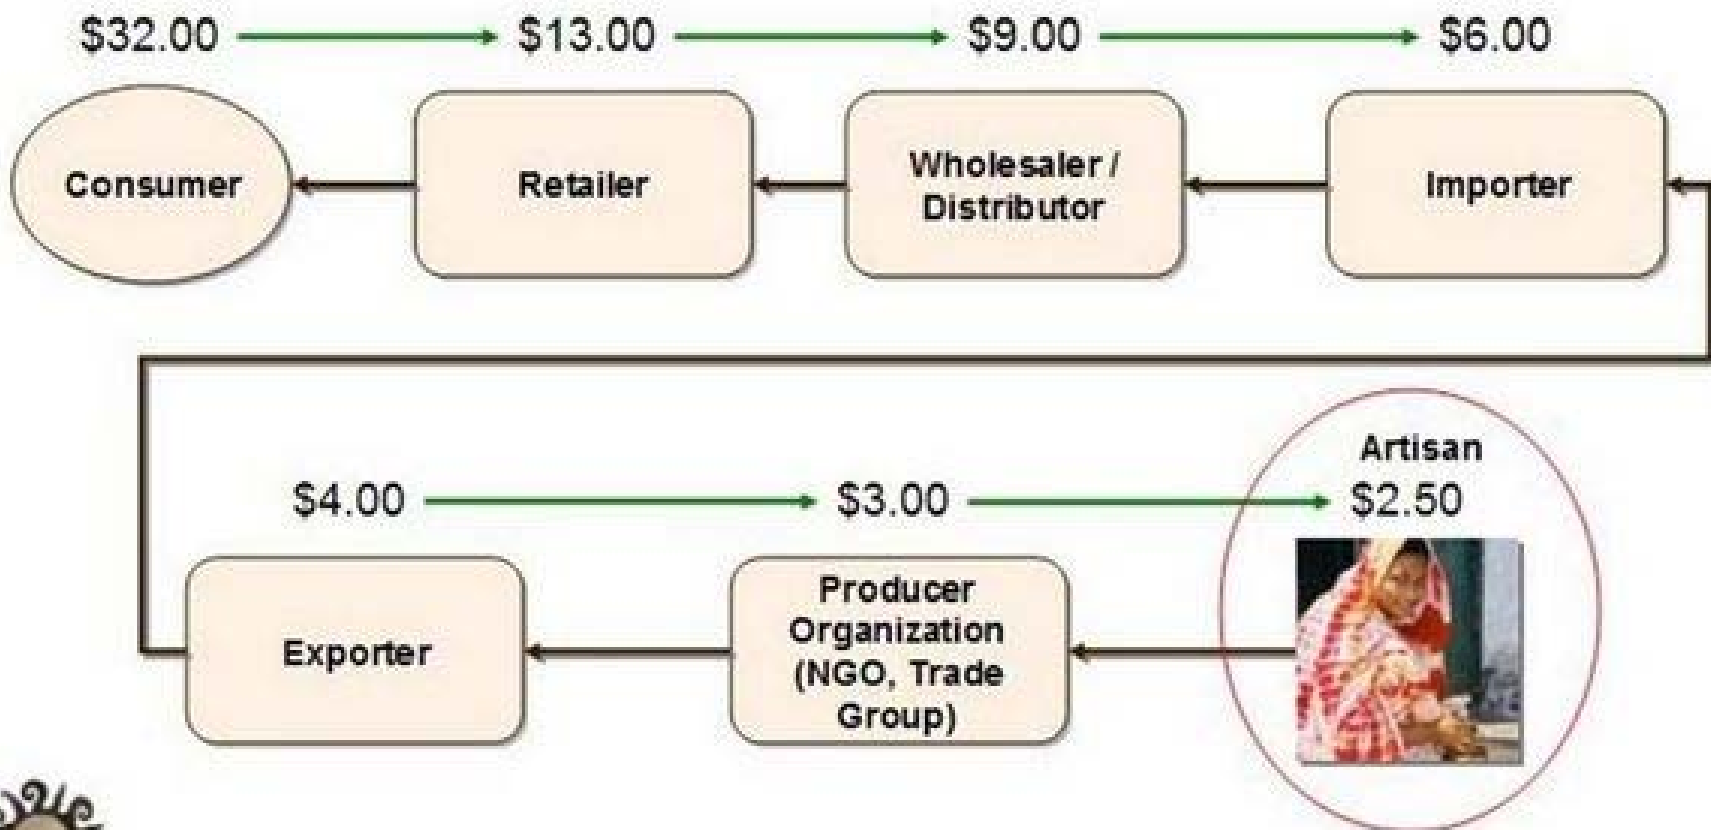

Operational Concerns for SMEs in International Trade: Good Problems and Bad Ones

Presentation to the 2011 ABAC SME Symposium

**Session 4 - Trading Across Borders:
Regulatory and Operational Concerns**

November 10, 2011 - Halekulani Hotel, Honolulu, Hawaii
by Dr. Daniel Salcedo, Founder & CEO of OpenEntry.com
dsalcedo@OpenEntry.com - tel: +1.240.242.9798

 **OpenEntry**.com into Trusted E-commerce for All

Today, artisans receive 7 – 9% of selling price

TYPICAL TIER 2 PRODUCER SUPPLY CHAIN

Source: Interviews with TransFair, IFAT, PEOPLink & NGOs

Good Problems Solved Easily

- Intermediaries in the traditional commercial chain take care of the problems
 - International payment
 - Shipping logistics
 - Customs, regulations, duties, etc.
- SMEs trading internationally, have to connect to the necessary services – but they exist
- But if an SME doesn't have orders, that's a bad problem that can't be solved by hiring services